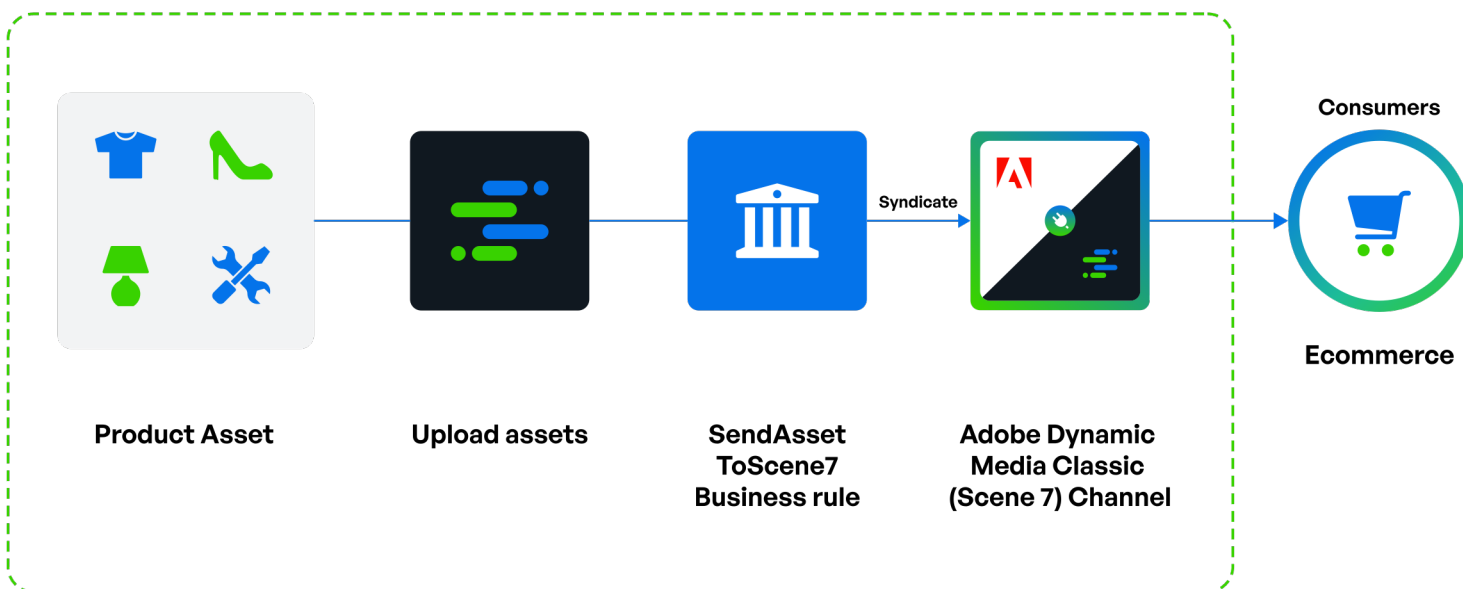

Key Features

Ability to syndicate digital assets to external systems

Ability to override asset filename during syndication

Ability to track syndication status in the dashboard

Ability to syndicate assets to the targeted folders

Ability to delete syndicated assets