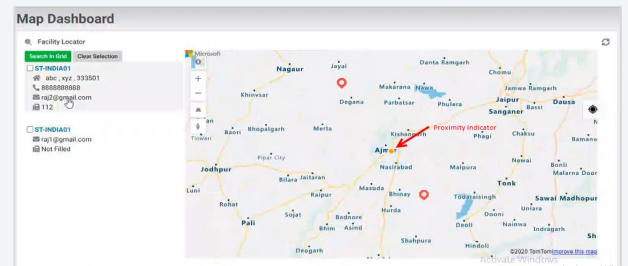

### Geographical View of addresses for the Entities

In Map Dashboard page, it displays all Distribution Centers/Stores on the map. In Entity Manage Summary page, it displays only the Distributions Centers/Stores associated with the entity.

### View addresses in the Map

The map displays all locations along with the pinned locations for each DC/Store. Drill down or zoom in to view the addresses within the proximity radius. Hover or click on the pinned locator to view the Distribution Center/Store details.

### Facility Locator

Displays the list of available Distribution Centers/Stores in the Grid when you have drilled down and within proximity radius on the map.

Entities

Address Mapper App

Map Dashboard

## Licensing & Contact Information

**AppId:** loc-map-viewer

**Subscription:** Add-on

**Applicable Product Offering:** All

**Contact:** sales@syndigo.com

Syndigo is the first comprehensive solution to power modern commerce, by enabling the continual flow of data and content throughout the entire commerce ecosystem. With industry-leading data management, syndication, and analytics, combined with the largest two-sided network for content distribution, we deliver accurate information that improves decision-making and accelerates sales on every shelf.